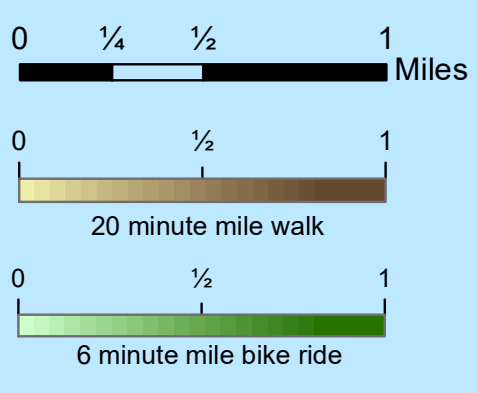

Venice Area Bicycle and Pedestrian Trail Map

Figure 1: Map of the Venice area bicycle trails and sidewalks Figure 2: Legend showing the different areas on the map to visit Disclaimer: While every effort has been made to provide a high quality, accurate and usable map, the depicted bikeway information is advisory only. The City of Venice or their employees assume no liability for any decisions made or actions taken by the user. Map users assume all risks as to the quality and accuracy of the map information and agree that their use is strictly at their own risk. 03/14/2024

CITY OF VENICE BIKE MAP

Legend

	JETTIES		BICYCLE SHOPS
	VENICE CONNECT		BIKE REPAIR
	ISLAND BIKE LOOP (13 MILES)		PARKING
	SIDEWALK ACCESS		RESTROOMS
	SOFT SURFACE		
	HIGH TRAFFIC		
	ALTERNATE ACCESS		
	ON STREET BIKE LANE		
	MULTI-USE TRAIL		
	URBAN FOREST		
	PARKS		