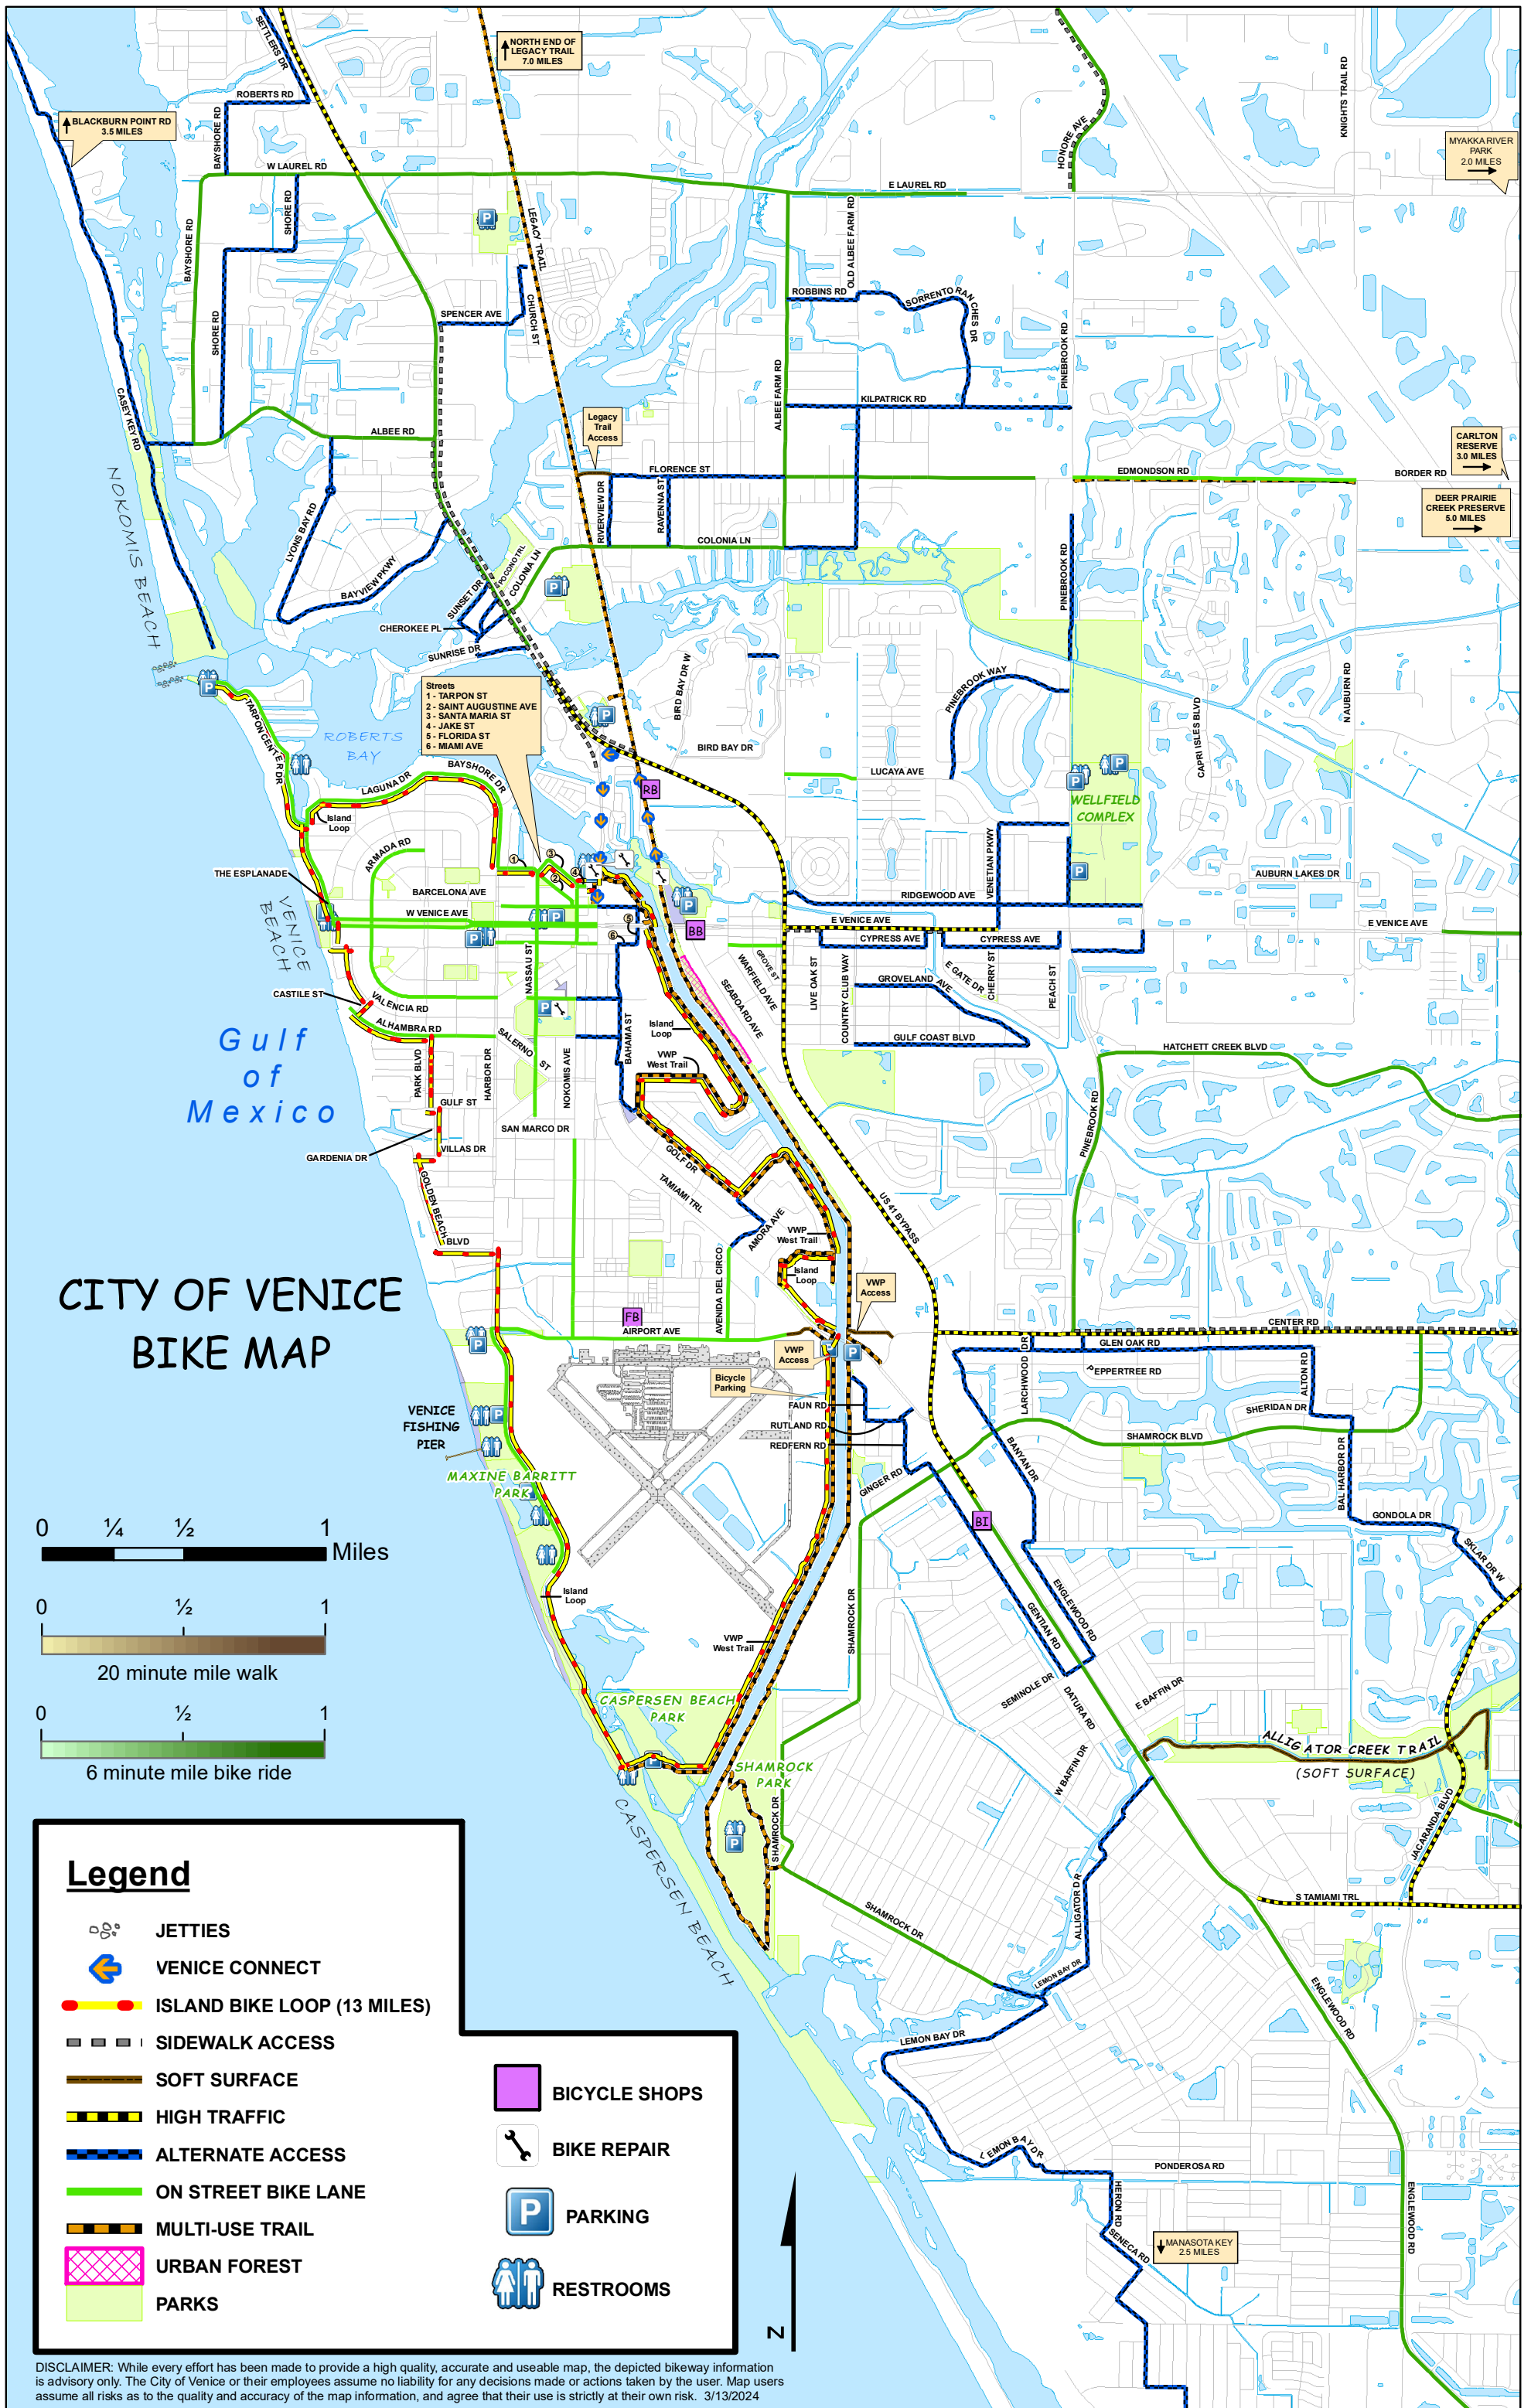

Venice Area Bicycle and Pedestrian Trail Map

Figure 1: Map of the Venice area bicycle trails and sidewalks Figure 2: Legend showing the different areas on the map to visit Disclaimer: While every effort has been made to provide a high quality, accurate and usable map, the depicted bikeway information is advisory only. The City of Venice or their employees assume no liability for any decisions made or actions taken by the user. Map users assume all risks as to the quality and accuracy of the map information and agree that their use is strictly at their own risk. 03/14/2024

CITY OF VENICE BIKE MAP

Legend

	JETTIES		BICYCLE SHOPS
	VENICE CONNECT		BIKE REPAIR
	ISLAND BIKE LOOP (13 MILES)		PARKING
	SIDEWALK ACCESS		RESTROOMS
	SOFT SURFACE		
	HIGH TRAFFIC		
	ALTERNATE ACCESS		
	ON STREET BIKE LANE		
	MULTI-USE TRAIL		
	URBAN FOREST		
	PARKS		

DISCLAIMER: While every effort has been made to provide a high quality, accurate and useable map, the depicted bikeway information is advisory only. The City of Venice or their employees assume no liability for any decisions made or actions taken by the user. Map users assume all risks as to the quality and accuracy of the map information, and agree that their use is strictly at their own risk. 3/13/2024