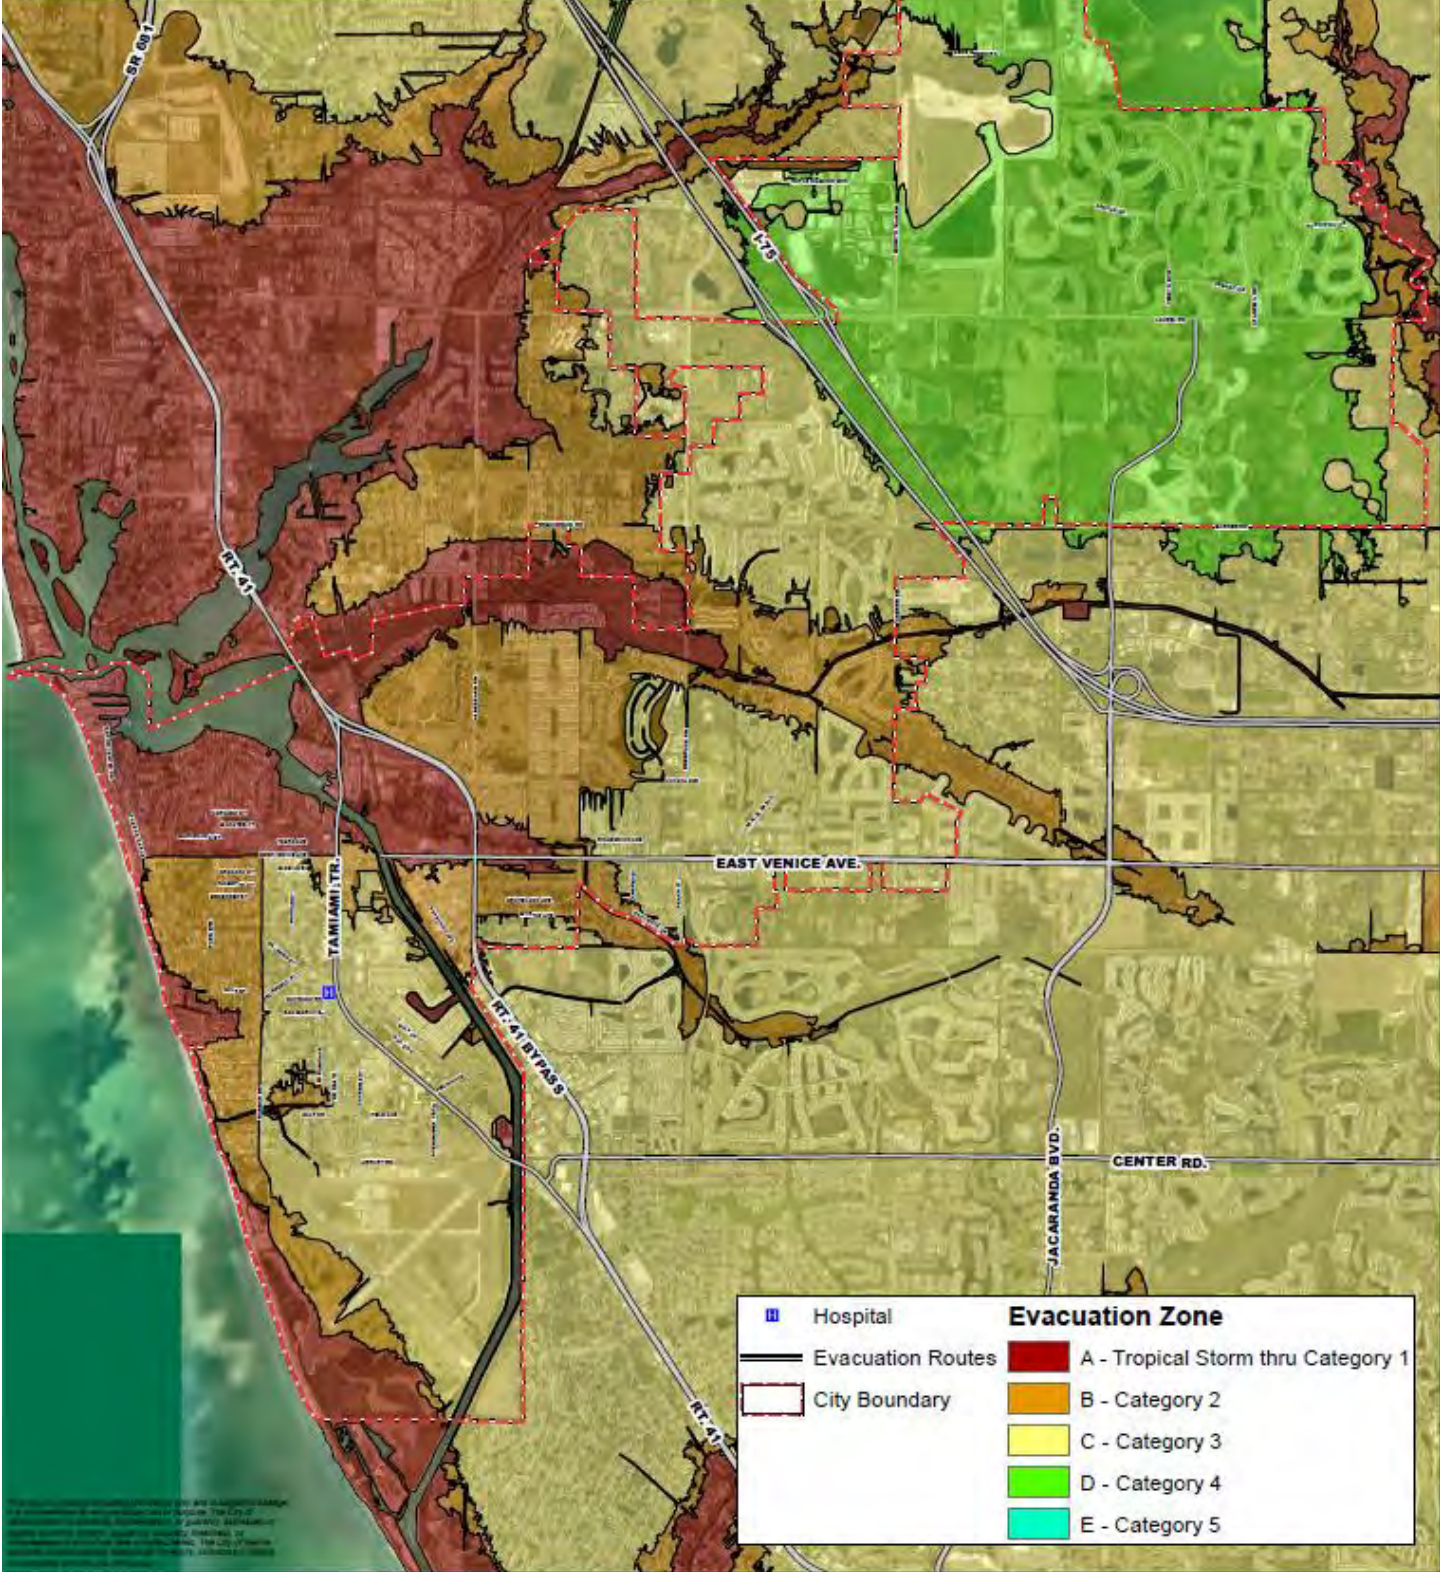

SARASOTA COUNTY SHELTERS			
Name	Address	City	Notes
Booker High School	3201 N. Orange Ave.	Sarasota	
Brookside Middle School	3636 S. Shade Ave.	Sarasota	Pet-Friendly
Woodland Middle School	2700 Panacea Blvd.	North Port	
Atwater Elementary School	4701 Huntsville Ave.	North Port	
Tatum Ridge Elementary School	4100 Tatum Rd.	Sarasota	
Lamarque Elementary School	3415 Lamarque Ave.	North Port	
Cranberry Elementary School	2775 Shallmar Ter.	North Port	Backup
Venice Community Center	326 S. Nokomis Ave.	Venice	Subject to Close Pending Storm Conditions

City of Venice Evacuation Zones